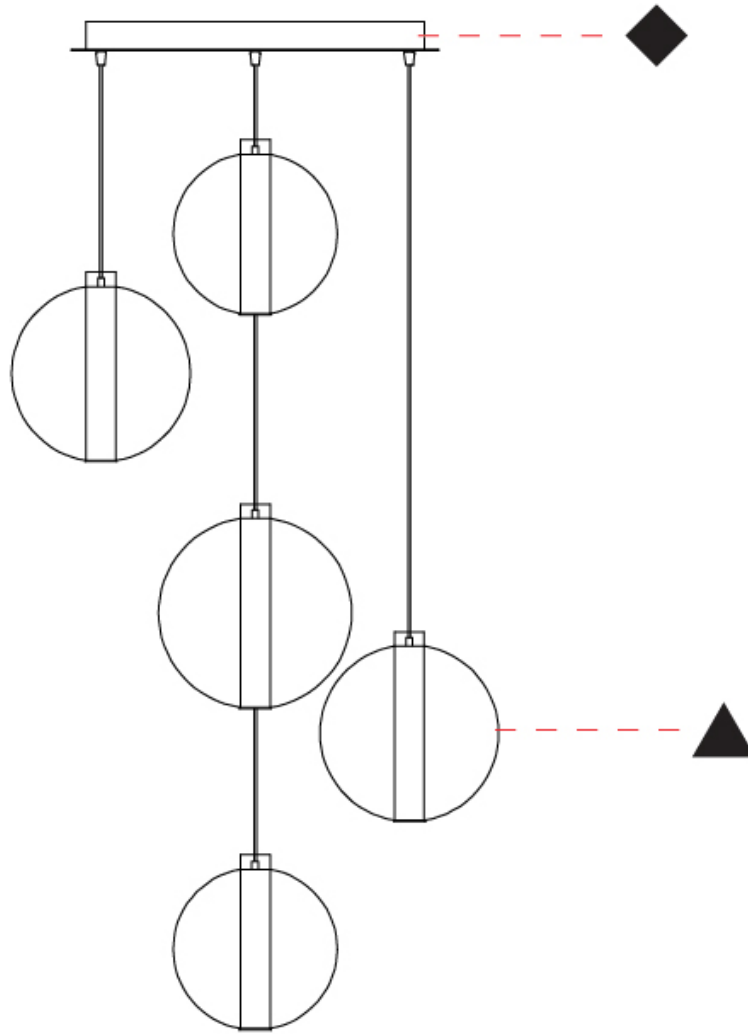

OSCURA MAX - 5 LIGHT CLUSTER SUSPENSION

D141228- : D141228-30K-CHR-STE

PROJECT	_____
TYPE	_____
SPECIFIER	_____
QUANTITY	_____
DATE	_____

D